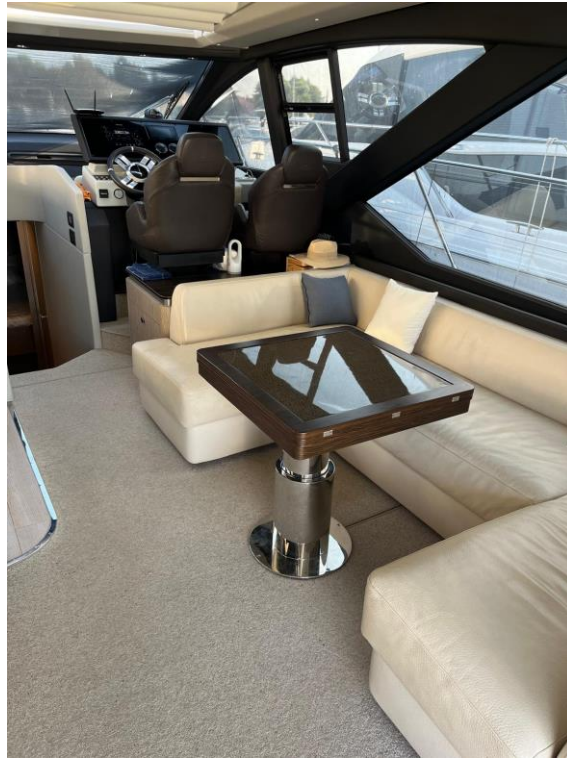

PRINCESS
OFFICIAL DISTRIBUTOR
ADRIATIC / CZECH REPUBLIC
SLOVAKIA / HUNGARY / GERMANY
WWW.PRINCESSADRIATIC.COM

BP NAVTIKA d.o.o. Ul. Lili Novy 58, 1000 LJUBLJANA - SLOVENIJA

Tel. + 386 51 44 22 22 , Fax. + 386 1 2571 788, e-mail: info@bp-nautic.com, www.bp-nautic.com